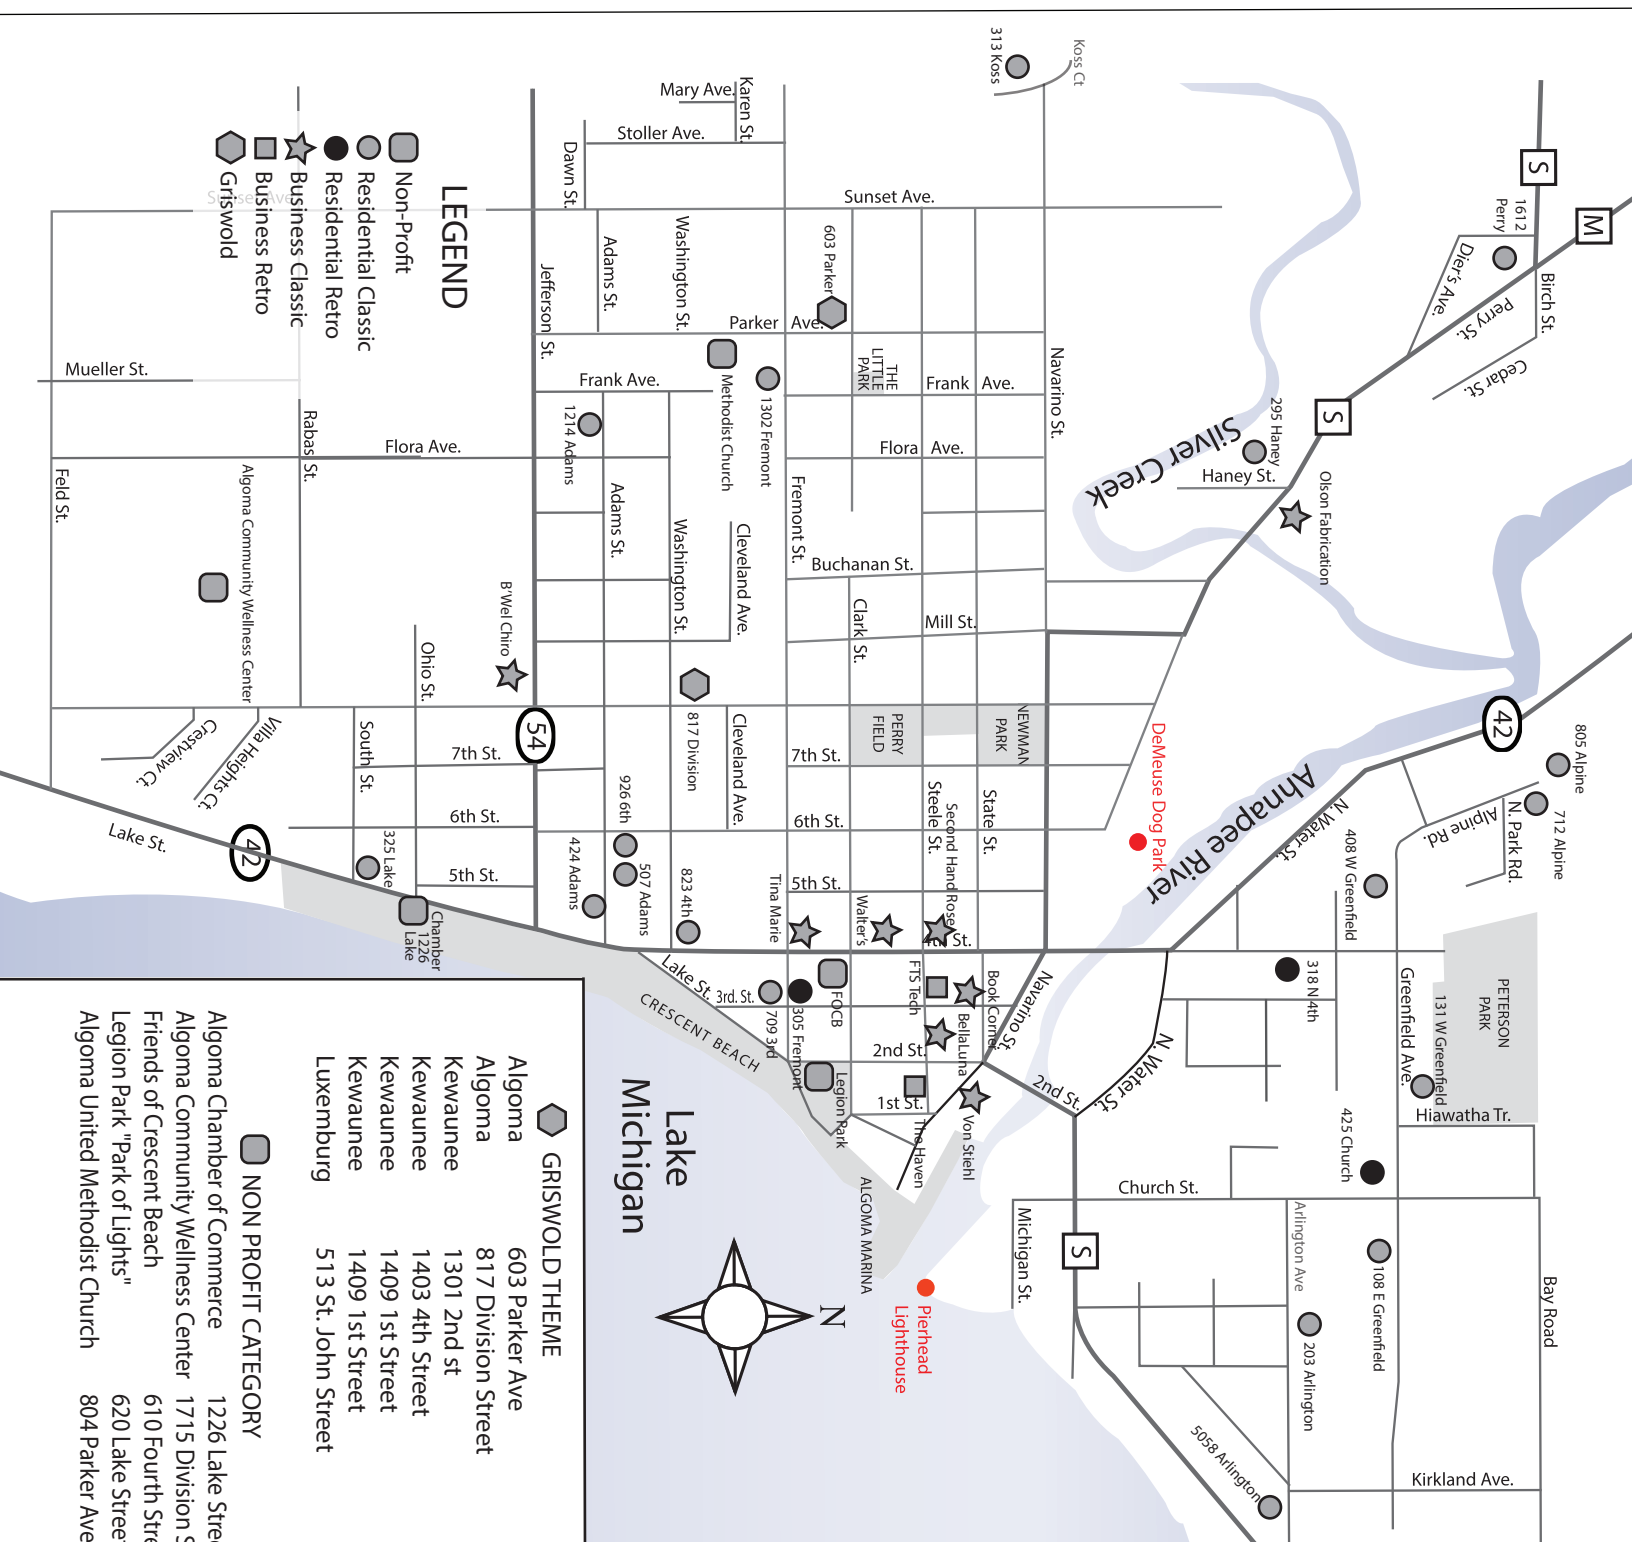

1. **LEGEND**
2. Non-Profit
   - Residential Classic
   - Business Classic
   - Business Retro
   - Griswold

- Algoma Chamber of Commerce
- Algoma Community Wellness Center
- Friends of Crescent Beach
- Legion Park "Park of Lights"
- Algoma United Methodist Church

1. **GRISWOLD THEME**
2. Algoma 603 Parker Ave
   - Algoma 817 Division Street
   - Kewawnee 1301 2nd st
   - Kewawnee 1403 4th Street
   - Kewawnee 1409 1st Street
   - Kewawnee 1409 1st Street
   - Luxemburg 513 St. John Street

1. **NON PROFIT CATEGORY**
2. Algoma Chamber of Commerce 1226 Lake Street
   - Algoma Community Wellness Center 1715 Division Street
   - Friends of Crescent Beach 610 Fourth Street
   - Legion Park "Park of Lights" 620 Lake Street
   - Algoma United Methodist Church 804 Parker Avenue

1. **BUSINESS CLASSIC THEME**
2. Olson Fabrication 1101 Perry Street
   - von Stiehl Winery 115 Navarino Street
   - BellaLuna's 211 Steel st
   - The Book Corner 401 Third Street
   - Walter's Hardware 521 4th Street
   - Tina Marie's 625 4th St
   - B'Wel Chiropractic 800 Jefferson Street
   - Ebert Enterprises N6939 Co Rd D
   - Kinnard Farms N8200 Tamarack Rd
   - Team Clean 1177 Ellis St
   - Coho Motel 705 North Main St/ Hwy 42
   - Northbrook 407 Northbrook Road
   - Ponytails 612 Main St
   - Stodola Farms N3039 Stodola Road
   - Second Hand Rose 423 4th street

1. **CASCO E 2083 River Rd**
2. **KEWAUNEE 1015 Center Street**
3. 1307 First St
   - 404 Sheldon Street
   - 513 First Street
   - 624 Vliet Street
   - 705 1st St.
   - 804 Milwaukee St
   - E2191 State Highway 29

1. **LUXEMBURG 112 Cedar Street**
2. 113 2nd Street
   - 1653 Scenic Lane
   - E2368 County Road F
   - N7008 Cty Road AB
   - N7103 County Road AB